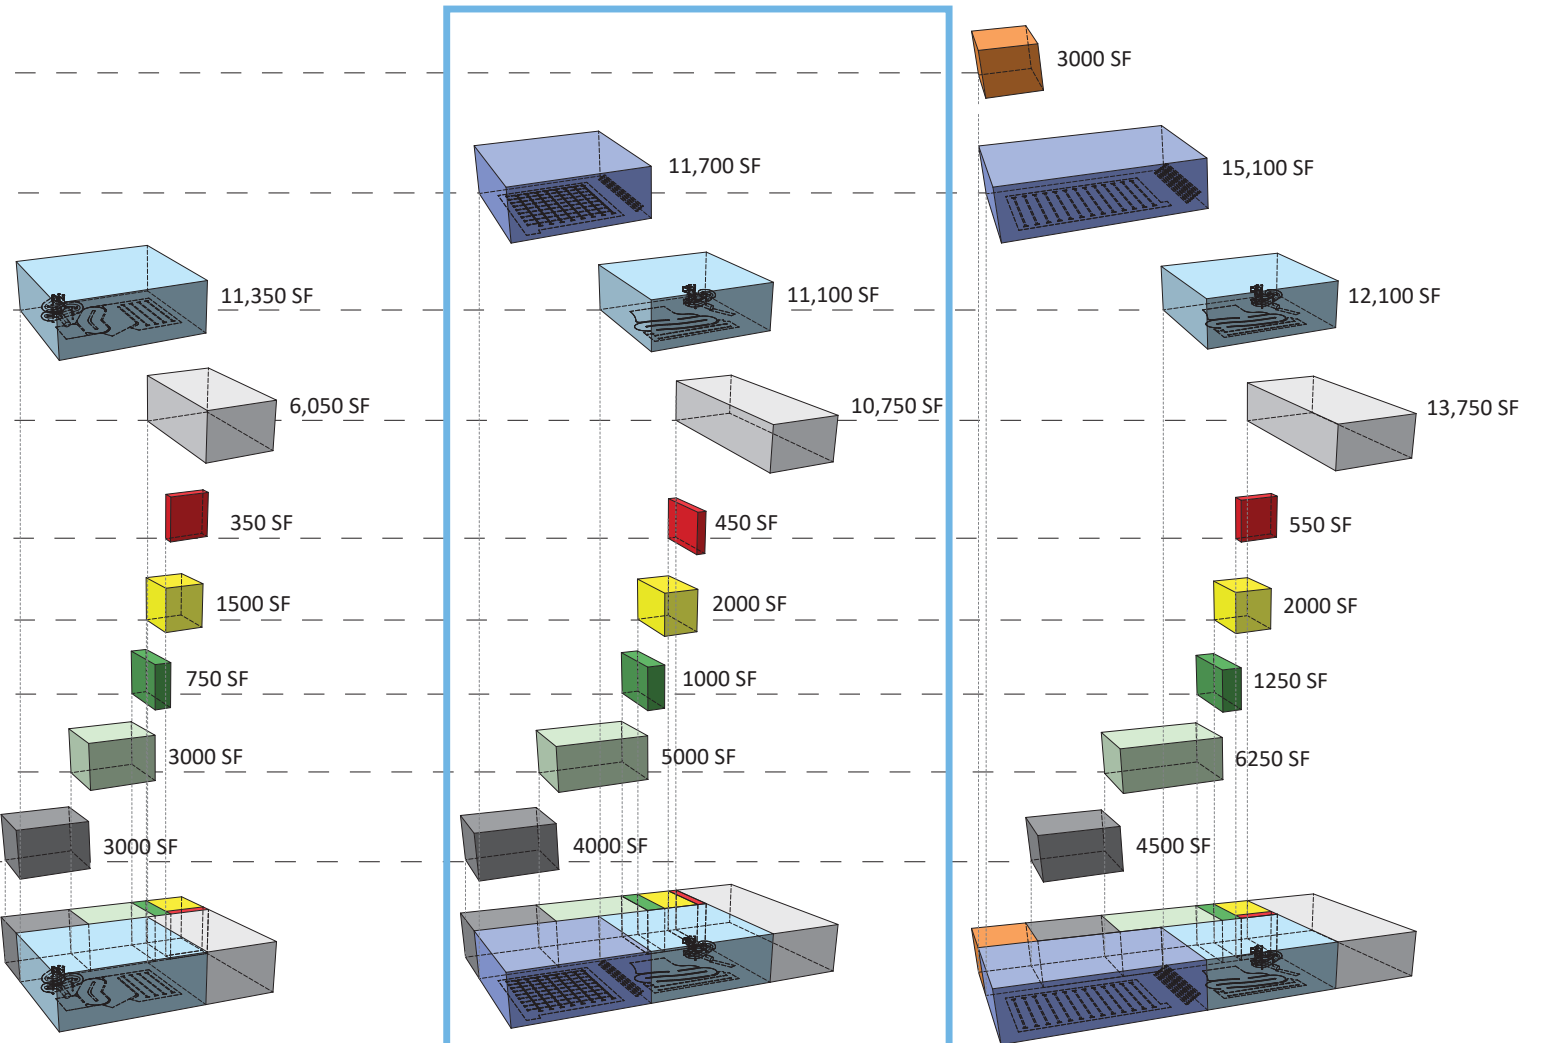

Large Multi-Purpose Room

Competitive Pool

Recreational Pool

Circulation

Administration

Community Spaces
& Classrooms

Restrooms

Locker Rooms

Support

Facility Options:

OPTION 1 - 26,000 SF
SI VIEW FUNDED (\$19-\$21M)

OPTION 2 - 46,000 SF
SI VIEW + 1 (\$35-\$37M)

OPTION 3 - 58,500 SF
SI VIEW + 2 (\$43-\$45M)

SI VIEW METRO PARKS - AQUATIC CENTER FEASIBILITY STUDY

NORTH BEND, WASHINGTON | APRIL 25, 2019

OPTION 2

Recreational Aquatics Features

Separate Indoor Water Slide

4,088 SF Indoor Recreational Pool
& Hot Tub

2000 SF Outdoor Interactive
Splash Pad

SI VIEW METRO PARKS - AQUATIC CENTER FEASIBILITY STUDY