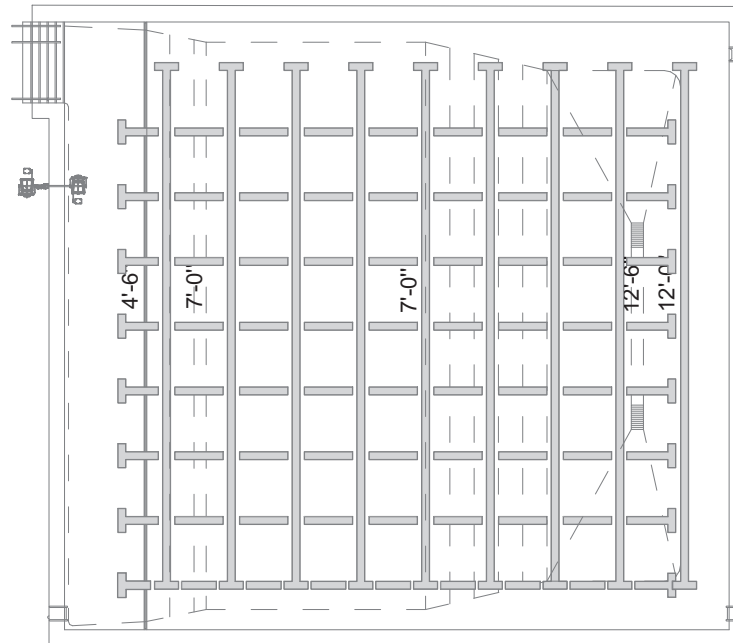

Support

Facility Options:

OPTION 1 - 26,000 SF
SI VIEW FUNDED (\$19-\$21M)

OPTION 2 - 46,000 SF
SI VIEW + 1 (\$35-\$37M)

OPTION 3 - 58,500 SF
SI VIEW + 2 (\$43-\$45M)

SI VIEW METRO PARKS - AQUATIC CENTER FEASIBILITY STUDY

NORTH BEND, WASHINGTON | APRIL 25, 2019

OPTION 2

Recreational Aquatics Features

Separate Indoor Water Slide

4,088 SF Indoor Recreational Pool
& Hot Tub

2000 SF Outdoor Interactive
Splash Pad

SI VIEW METRO PARKS - AQUATIC CENTER FEASIBILITY STUDY

NORTH BEND, WASHINGTON | APRIL 25, 2019

OPTION 2

Competitive Aquatics Features

Indoor 25Y x 25M Lap Pool

OPTION 2 Program

Larger outdoor splash pad		
Larger rec pool & separate water slide		
Lap lanes for fitness (non-competitive use)		
Play features for youth / adults		Larger Restrooms / Locker Rooms / Admin offices
Play features for young children		Additional self contained single occupant / family changing rooms
ADA accessible play features		Self contained single occupant / family changing rooms
Rentable for private events		Wet & dry rooms for medium sized parties / classes / events
Areas for children / parent / infant swim lessons	Spectator seating for 80	Director's office, staff break room, coaches' office
Areas for water aerobics / therapy / aquatic fitness	Adjustable water temperature for competition / other program uses	Check in / Reception area
Warmer water, separate hot tub	Deep water diving area on one end of pool	Separate dry side restrooms for non-water uses
Zero elevation beach entry	Lap lanes for lap swimming and competitive use	All Locker room showers separated into stalls w/private changing areas
All pools fully ADA compliant	All pools fully ADA compliant	Separate men's, women's & family / universal changing rooms
Recreational / program pool w/ water slide	Competitive / Lap swim pool	All spaces fully ADA compliant
Recreational Aquatics Features	Competitive Aquatics Features	Non-Water Features