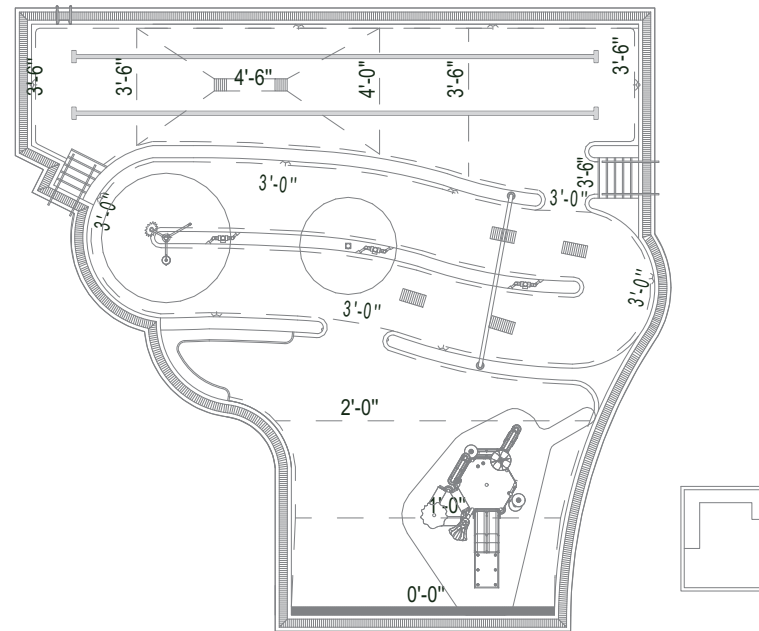

Support

Facility Options:

OPTION 1 - 26,000 SF
SI VIEW FUNDED (\$19-\$21M)

OPTION 2 - 46,000 SF
SI VIEW + 1 (\$35-\$37M)

OPTION 3 - 58,500 SF
SI VIEW + 2 (\$43-\$45M)

SI VIEW METRO PARKS - AQUATIC CENTER FEASIBILITY STUDY

NORTH BEND, WASHINGTON | APRIL 25, 2019

OPTION 2

Recreational Aquatics Features

Separate Indoor Water Slide

4,088 SF Indoor Recreational Pool
& Hot Tub

2000 SF Outdoor Interactive
Splash Pad

SI VIEW METRO PARKS - AQUATIC CENTER FEASIBILITY STUDY